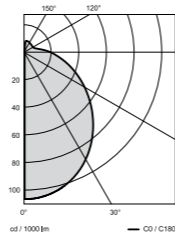

MATERIAL: PE
FARBE: WEISS
COLOUR: WHITE
FASSUNG / SOCKET:
2GX13
LEUCHTMITTEL / LAMP:
1x T-16R 55W RINGLAMPE / RINGLAMP
SONSTIGES / OTHER:
DIMMBARES EVG
DIMMABLE BALLAST