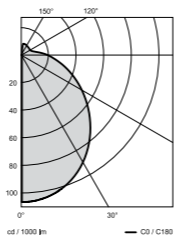

CAO MAO 70
PENDEL / PENDANT

MATERIAL: PE
FARBE: WEISS
COLOUR: WHITE
FASSUNG / SOCKET:
2GX13
LEUCHTMITTEL / LAMP:
1x T-16R 55W RINGLAMPE / RINGLAMP
SONSTIGES / OTHER:
DIMMBARES EVG
DIMMABLE BALLAST
STUFENLOS HÖHENVERSTELLBAR
GRADUALLY HEIGHT ADJUSTABLE